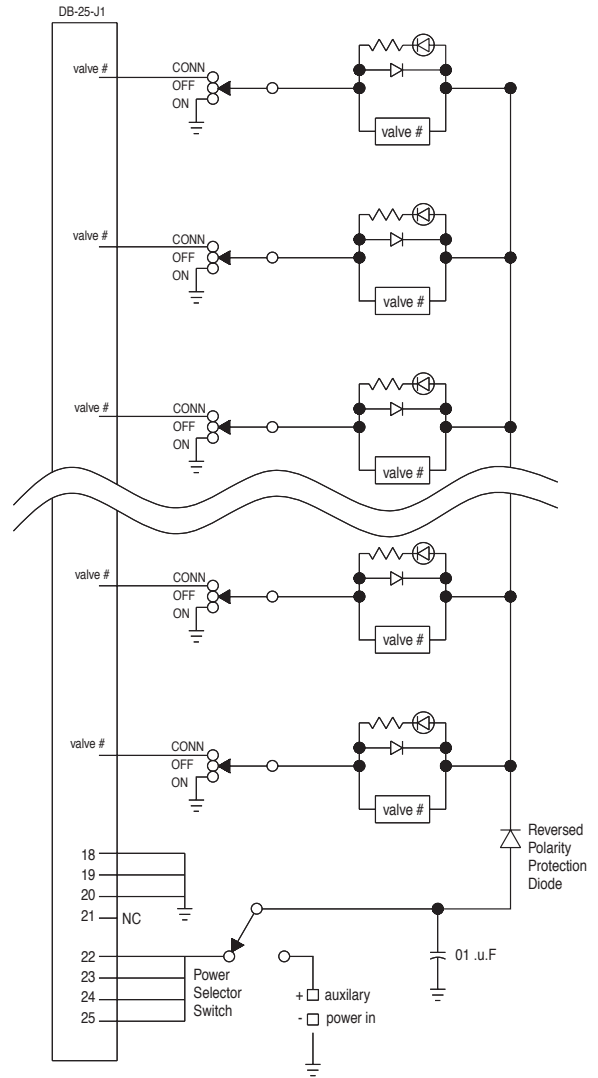

ET VALVES & ELECTRONIC MANIFOLD CARDS

EMC-08

EMC-12

Wiring Diagram

Note: Manifold mounted valves are Normally-Closed. Use ETO models if exhaust must be ported. ETO models cannot be used "Normally-Open" without special piping.