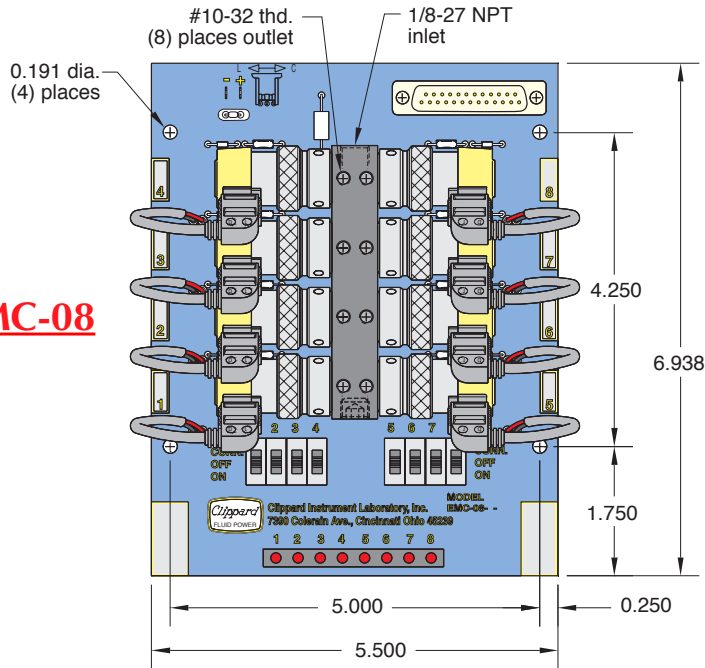

ET VALVES & ELECTRONIC MANIFOLD CARDS

EMC-08

EMC-12

Wiring Diagram

Note: Manifold mounted valves are Normally-Closed. Use ETO models if exhaust must be ported. ETO models cannot be used "Normally-Open" without special piping.