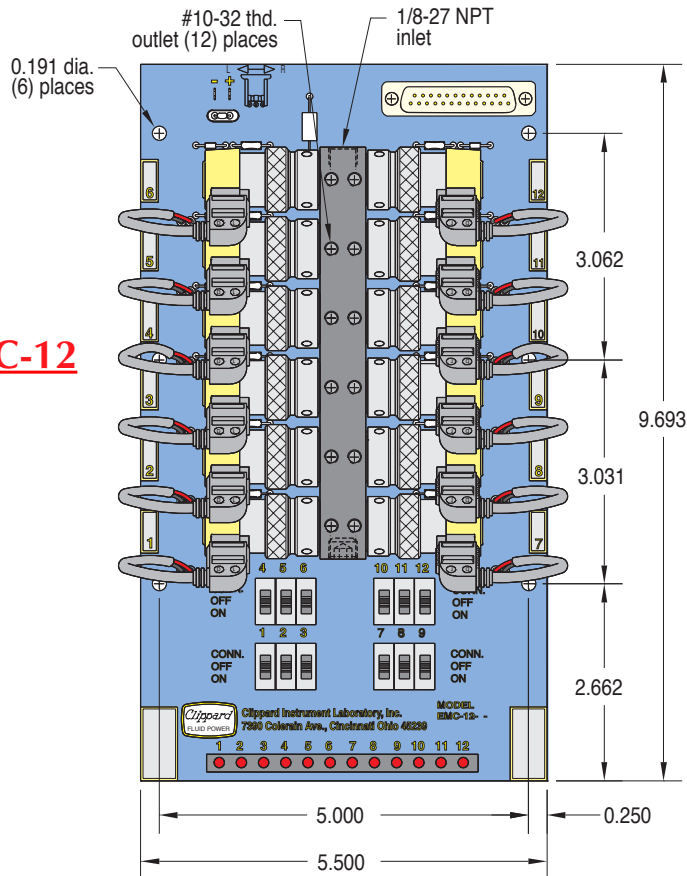

ET VALVES & ELECTRONIC MANIFOLD CARDS

EMC-08

EMC-12

Wiring Diagram

Note: Manifold mounted valves are Normally-Closed. Use ETO models if exhaust must be ported. ETO models cannot be used "Normally-Open" without special piping.